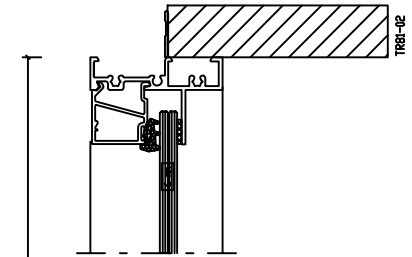

System: Capral Urban 282/582 Awning/Casement Window 48.5 mm Frame Square Glazing Beads
Exterior View

A-A

C-C

1200

1200

B-B

600 600

1200