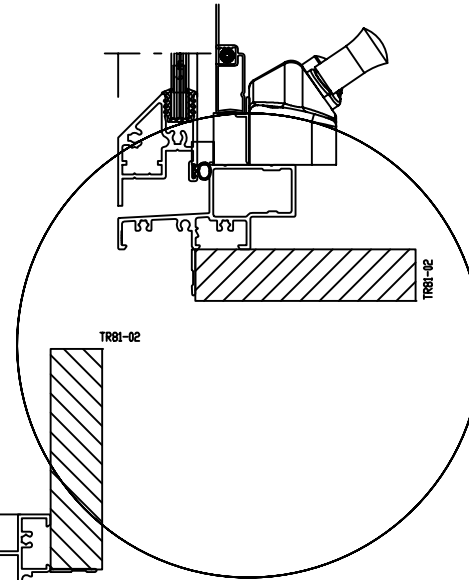

System: Capral Urban 282/582 Awning/Casement Window 48.5 mm Frame Square Glazing Beads
Exterior View

A-A

C-C

1200

1200

B-B

600 600

1200

Phone : 03 9123 8371
 Email : info@hypercubycy.com.au
 Address : 1366 Heatherston Rd, Dandenong VIC 3175, Australia
 Website : https://www.hyperwindows.com.au

Client :	Elevation No :
Project :	Prepared by : ADMIN
Address :	Date : 28/10/2023
System : Urban 282/582 Awning/Casement Window	Scale : 1 : 1.9
<input type="checkbox"/> Approved <input type="checkbox"/> Approved with Comments <input type="checkbox"/> Revised & Resubmit <input type="checkbox"/> Rejected	