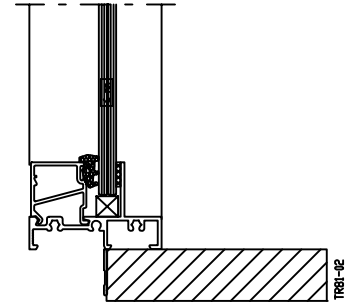

System: Capral Urban 282/582 Awning/Casement Window 48.5 mm Frame Square Glazing Beads
Exterior View

A-A

C-C

1200

1200

B-B

600 600

1200