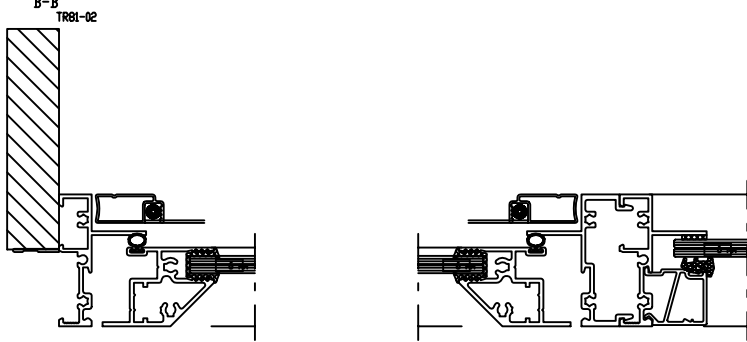

System: Capral Urban 282/582 Awning/Casement Window 48.5 mm Frame Square Glazing Beads
Exterior View

A-A

C-C

1200

1200

B-B

600 600

1200

Phone : 03 9123 8371
 Email : info@hypercubycy.com.au
 Address : 1366 Heatherston Rd, Dandenong VIC 3175, Australia
 Website : https://www.hyperwindows.com.au

Client :	Elevation No :
Project :	Prepared by : ADMIN
Address :	Date : 28/10/2023
System : Urban 282/582 Awning/Casement Window	Scale : 1 : 1.9
<input type="checkbox"/> Approved <input type="checkbox"/> Approved with Comments <input type="checkbox"/> Revised & Resubmit <input type="checkbox"/> Rejected	