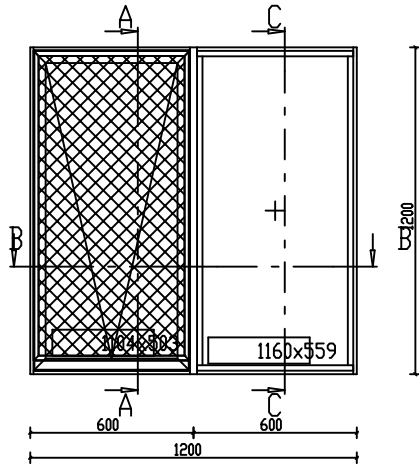

System: Capral Urban 282/582 Awning/Casement Window 48.5 mm Frame Square Glazing Beads
Exterior View

A-A

C-C

1200

1200

B-B

600 600

1200